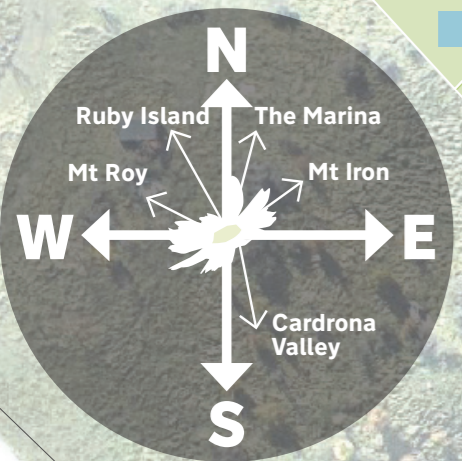

Premium Wanaka sections for sale

West Meadows **STAGE 7**

www.westmeadows.co.nz

Sales plan to be used as a guide only. Subject to change.

- * 2 story capable
- 5m single story
- ▲ 5.5m single story
- 5.5m plus basement capable