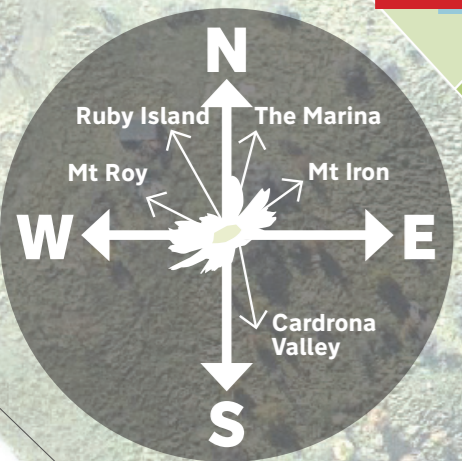

# Premium lake view sections for sale

## West Meadows **STAGE 7**

[www.westmeadows.co.nz](http://www.westmeadows.co.nz)

Sales plan to be used as a guide only. Subject to change.

- \* 2 story capable
- 5m single story
- ▲ 5.5m single story
- 5.5m plus basement capable