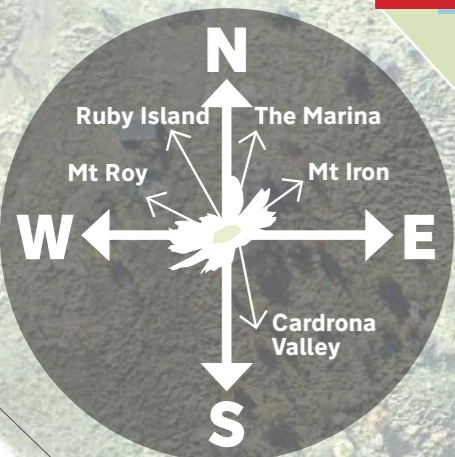

# Premium lake view sections for sale

## West Meadows **STAGE 7**

[www.westmeadows.co.nz](http://www.westmeadows.co.nz)

Sales plan to be used as a guide only. Subject to change.

- \* 2 story capable
- 5m single story
- ▲ 5.5m single story
- 5.5m plus basement capable