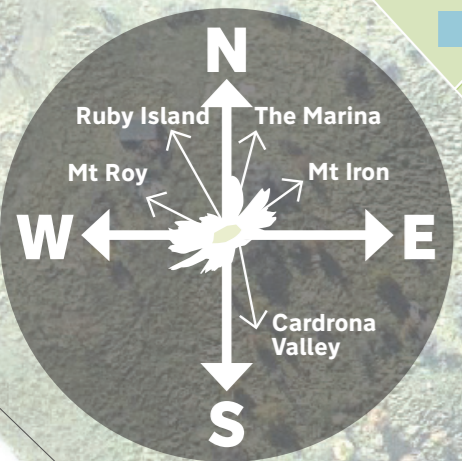

Premium lake view sections for sale

West Meadows **STAGE 7**

www.westmeadows.co.nz

Sales plan to be used as a guide only. Subject to change.

- * 2 story capable
- 5m single story
- ▲ 5.5m single story
- 5.5m plus basement capable