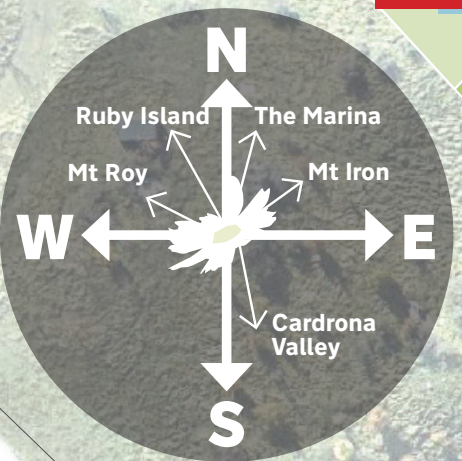

Premium lake view sections for sale

West Meadows **STAGE 7**

www.westmeadows.co.nz

Sales plan to be used as a guide only. Subject to change.

- * 2 story capable
- 5m single story
- ▲ 5.5m single story
- 5.5m plus basement capable